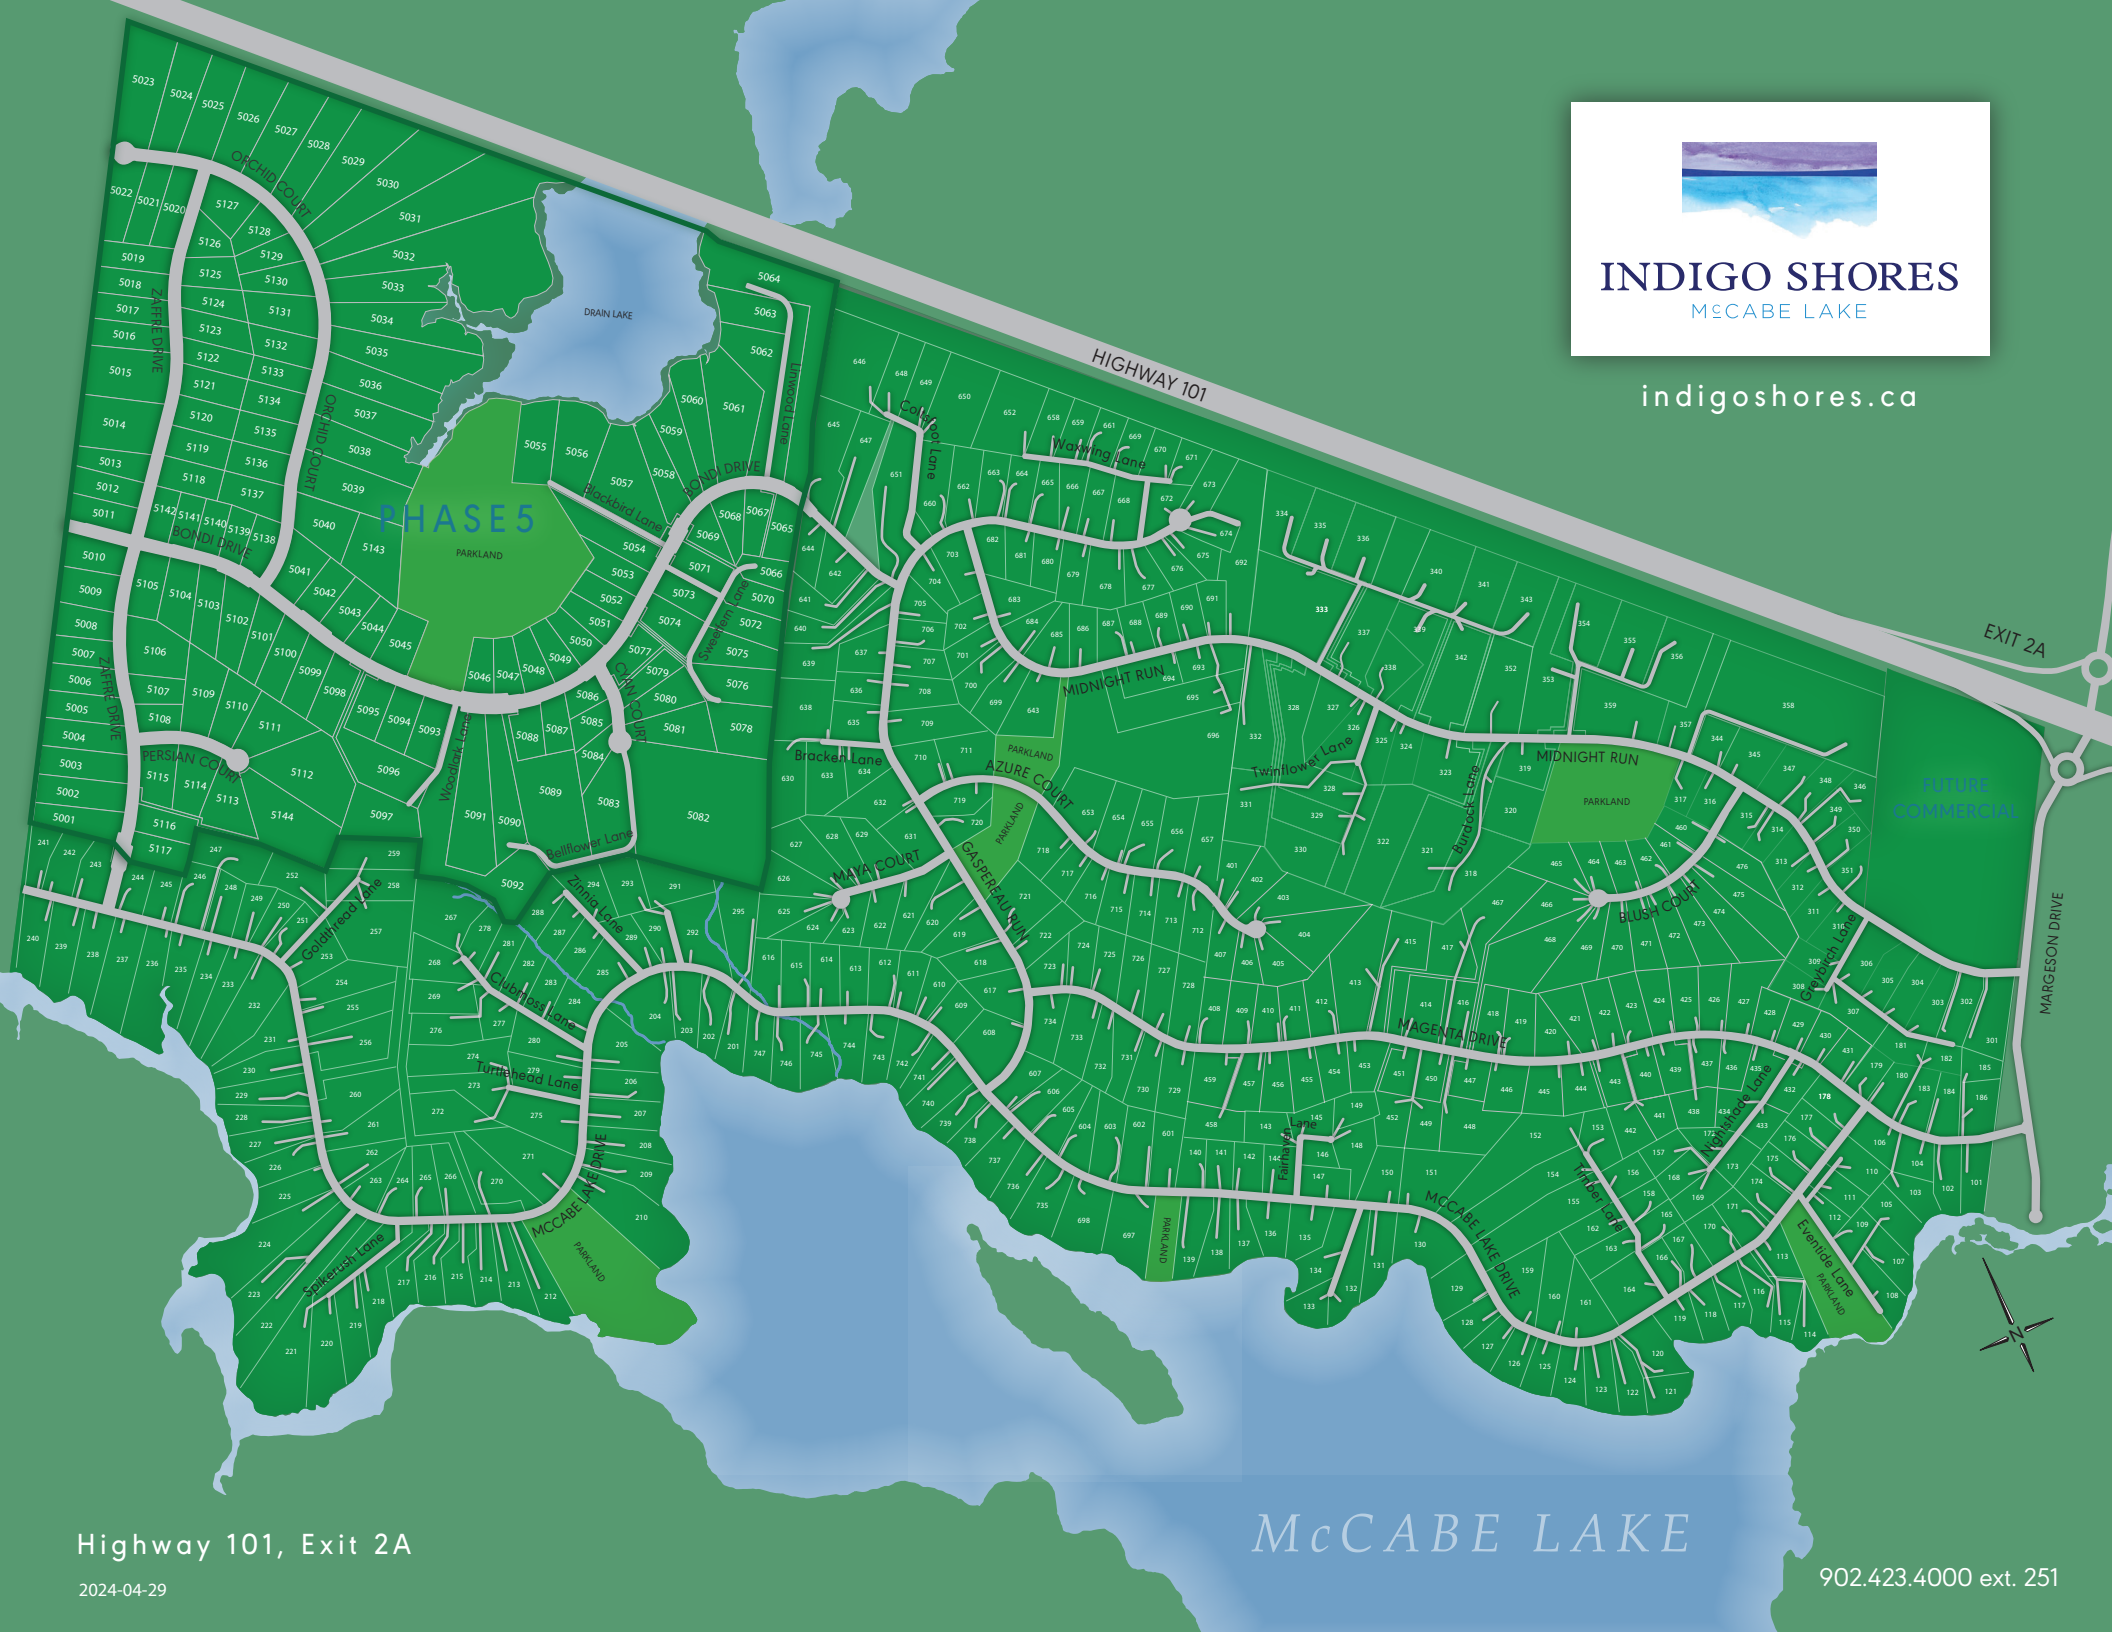

INDIGO SHORES

MCCABE LAKE

indigoshores.ca

Highway 101, Exit 2A

2024-04-29

MCCABE LAKE

902.423.4000 ext. 251